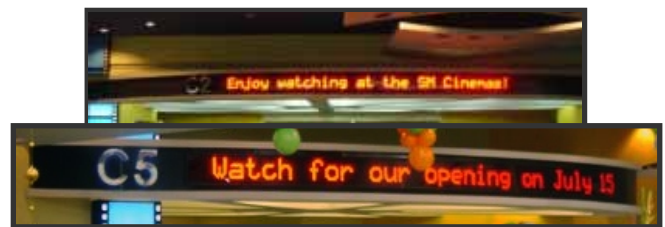

Curve (Convex)